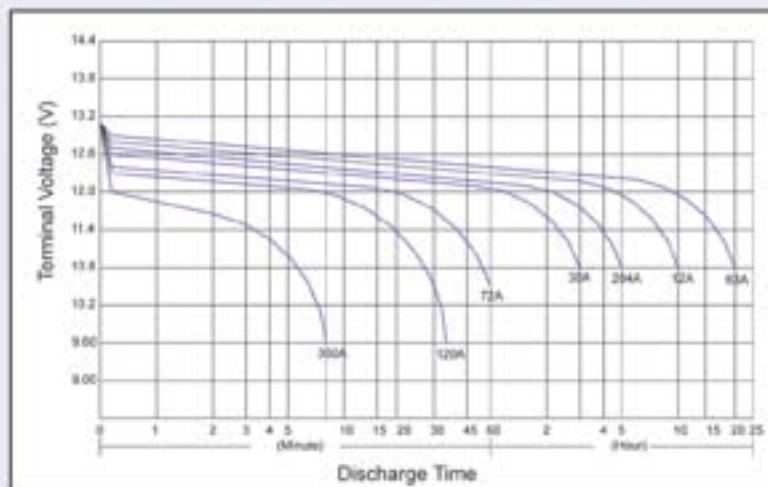

EMECOLE, INC.

www.emecole.com

P.O. Box 7486

Romeoville, IL 60446

tel: 800-844-2713 • fax: 815-372-3893